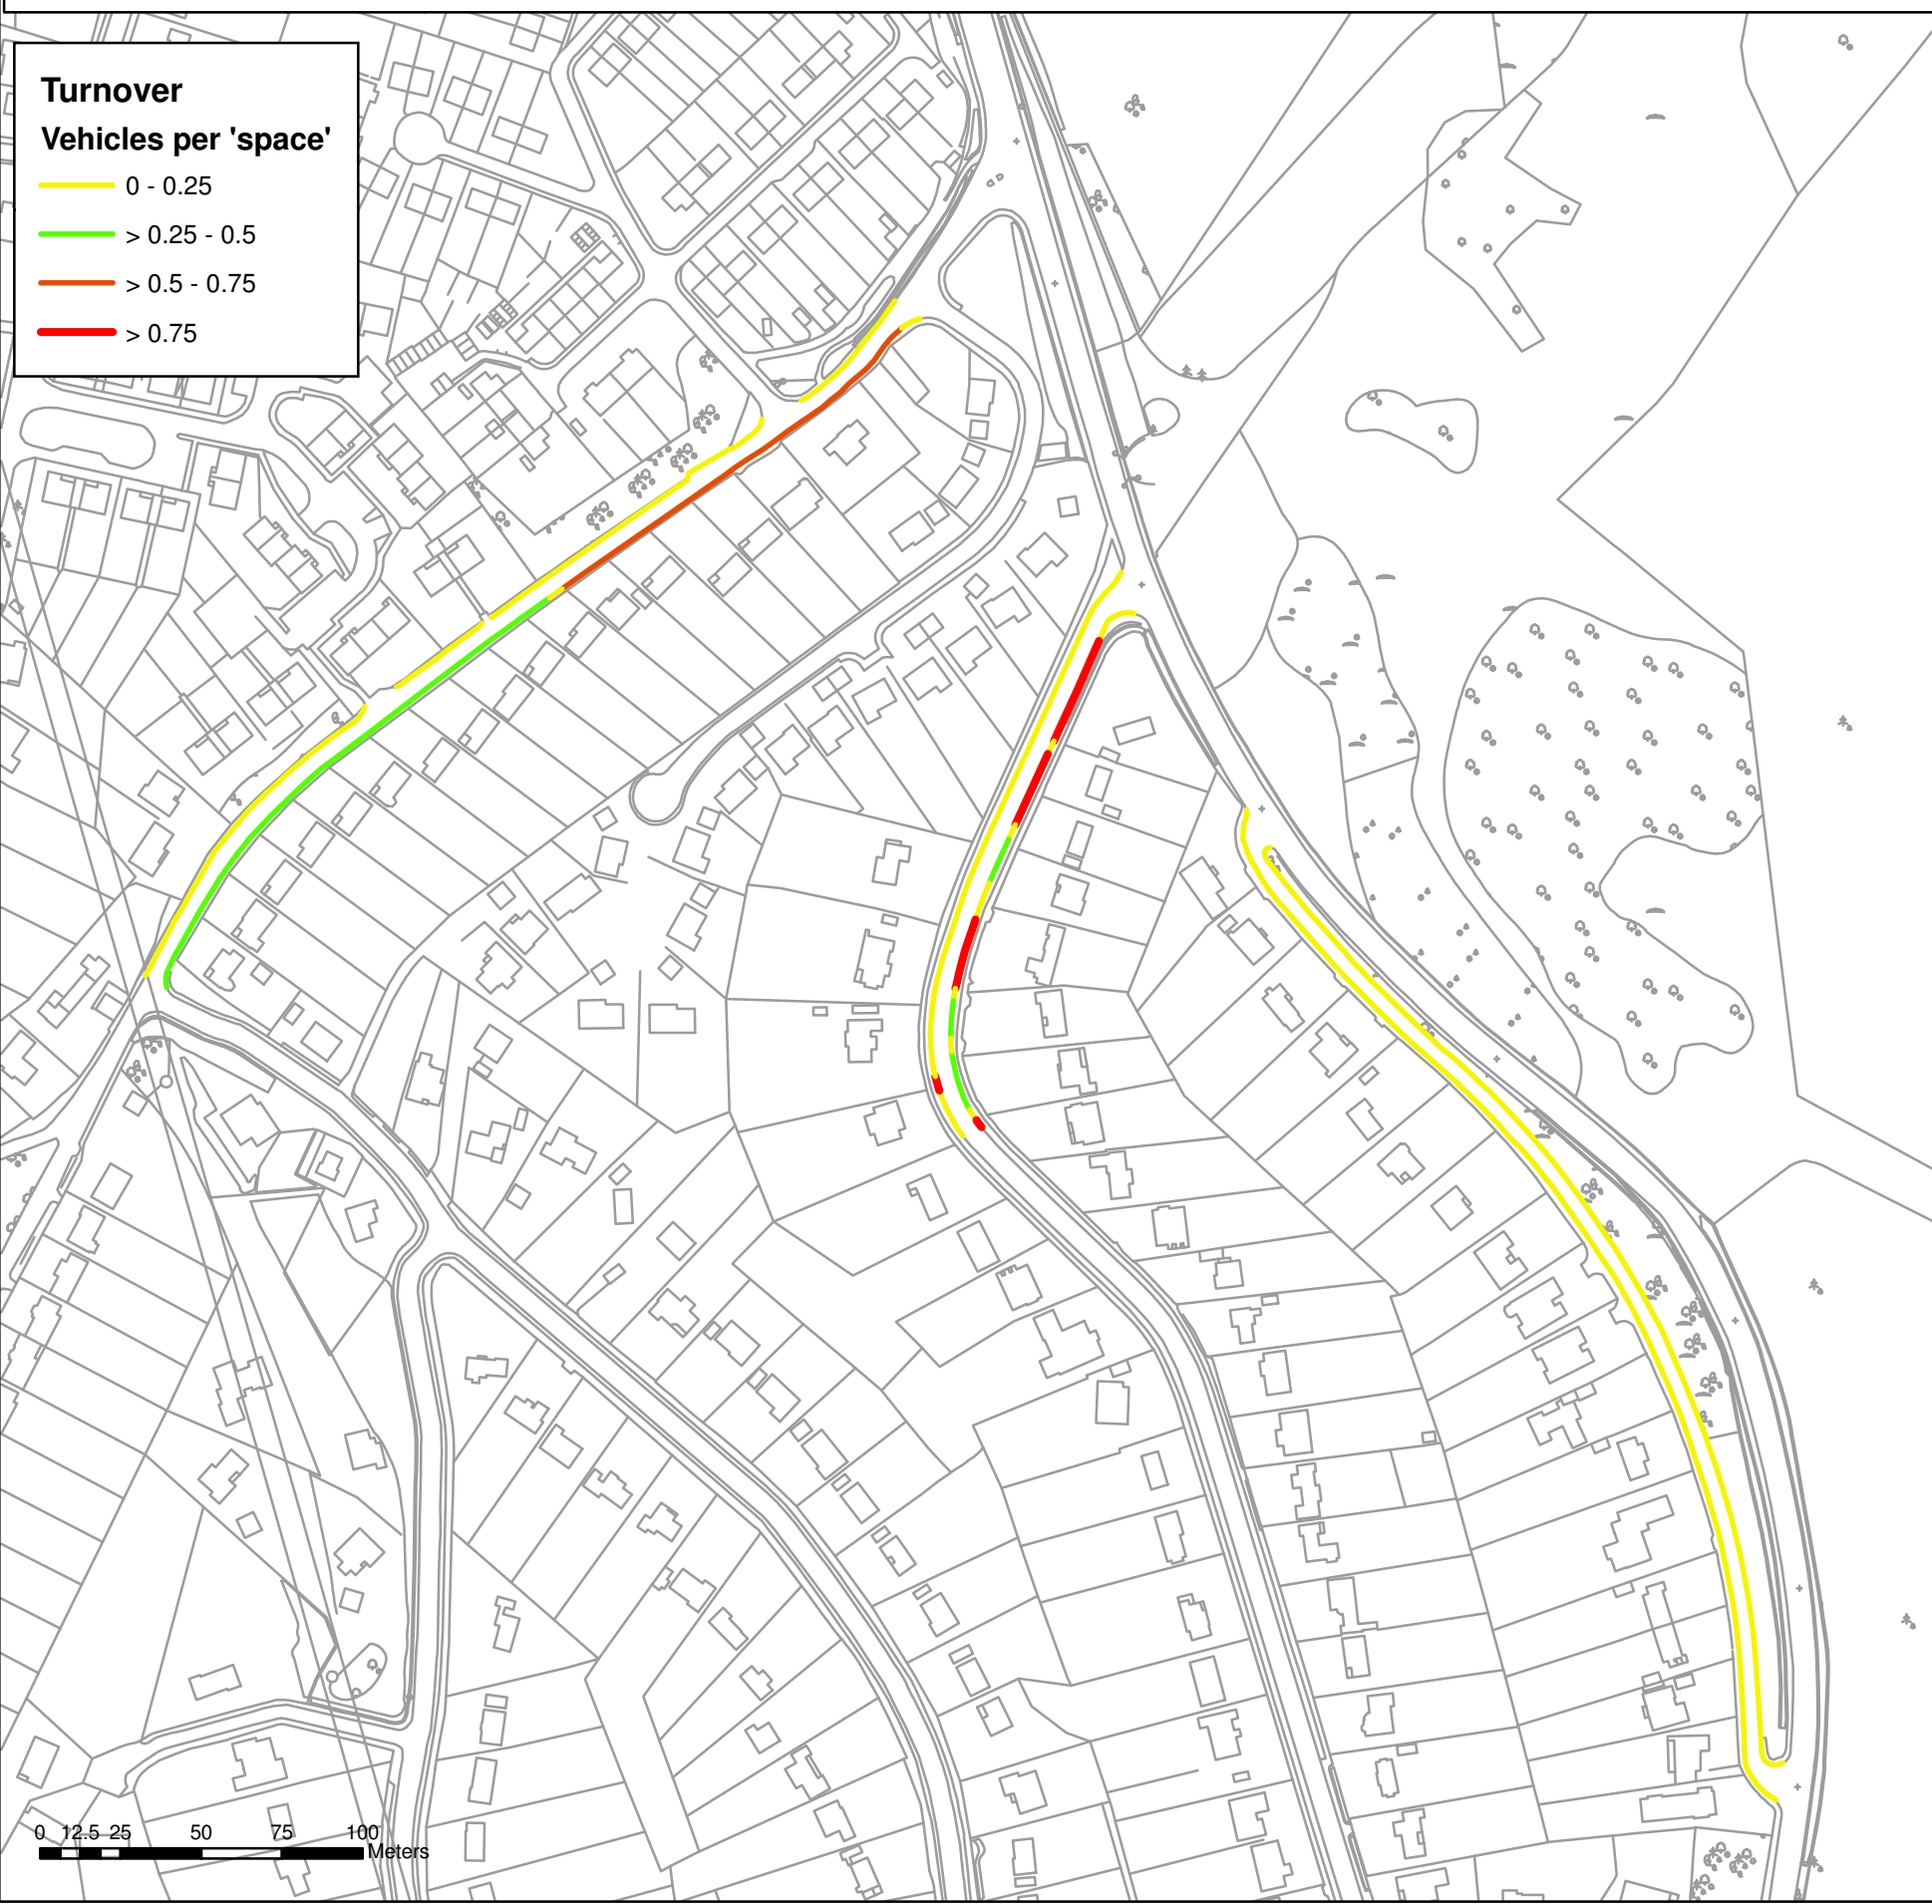

5280 - Sevenoaks Parking Survey, Friday 24th November 2017 (07:00 - 22:00)

Turnover & Arrivals vs Departures

Time Period	Arrivals	Departures
07:00 - 10:00	12	N/A
10:00 - 13:00	31	4
13:00 - 16:00	14	13
16:00 - 19:00	6	18
19:00 - 22:00	7	17
In @ End	N/A	18
Total	70	