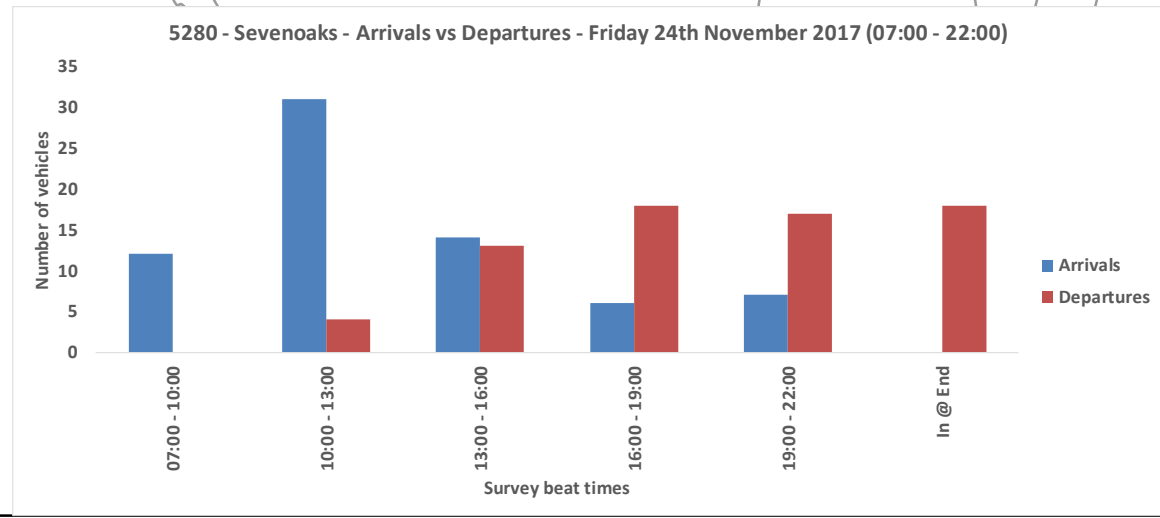

5280 - Sevenoaks Parking Survey, Friday 24th November 2017 (07:00 - 22:00)

Turnover & Arrivals vs Departures

Time Period	Arrivals	Departures
07:00 - 10:00	12	N/A
10:00 - 13:00	31	4
13:00 - 16:00	14	13
16:00 - 19:00	6	18
19:00 - 22:00	7	17
In @ End	N/A	18
Total	70	